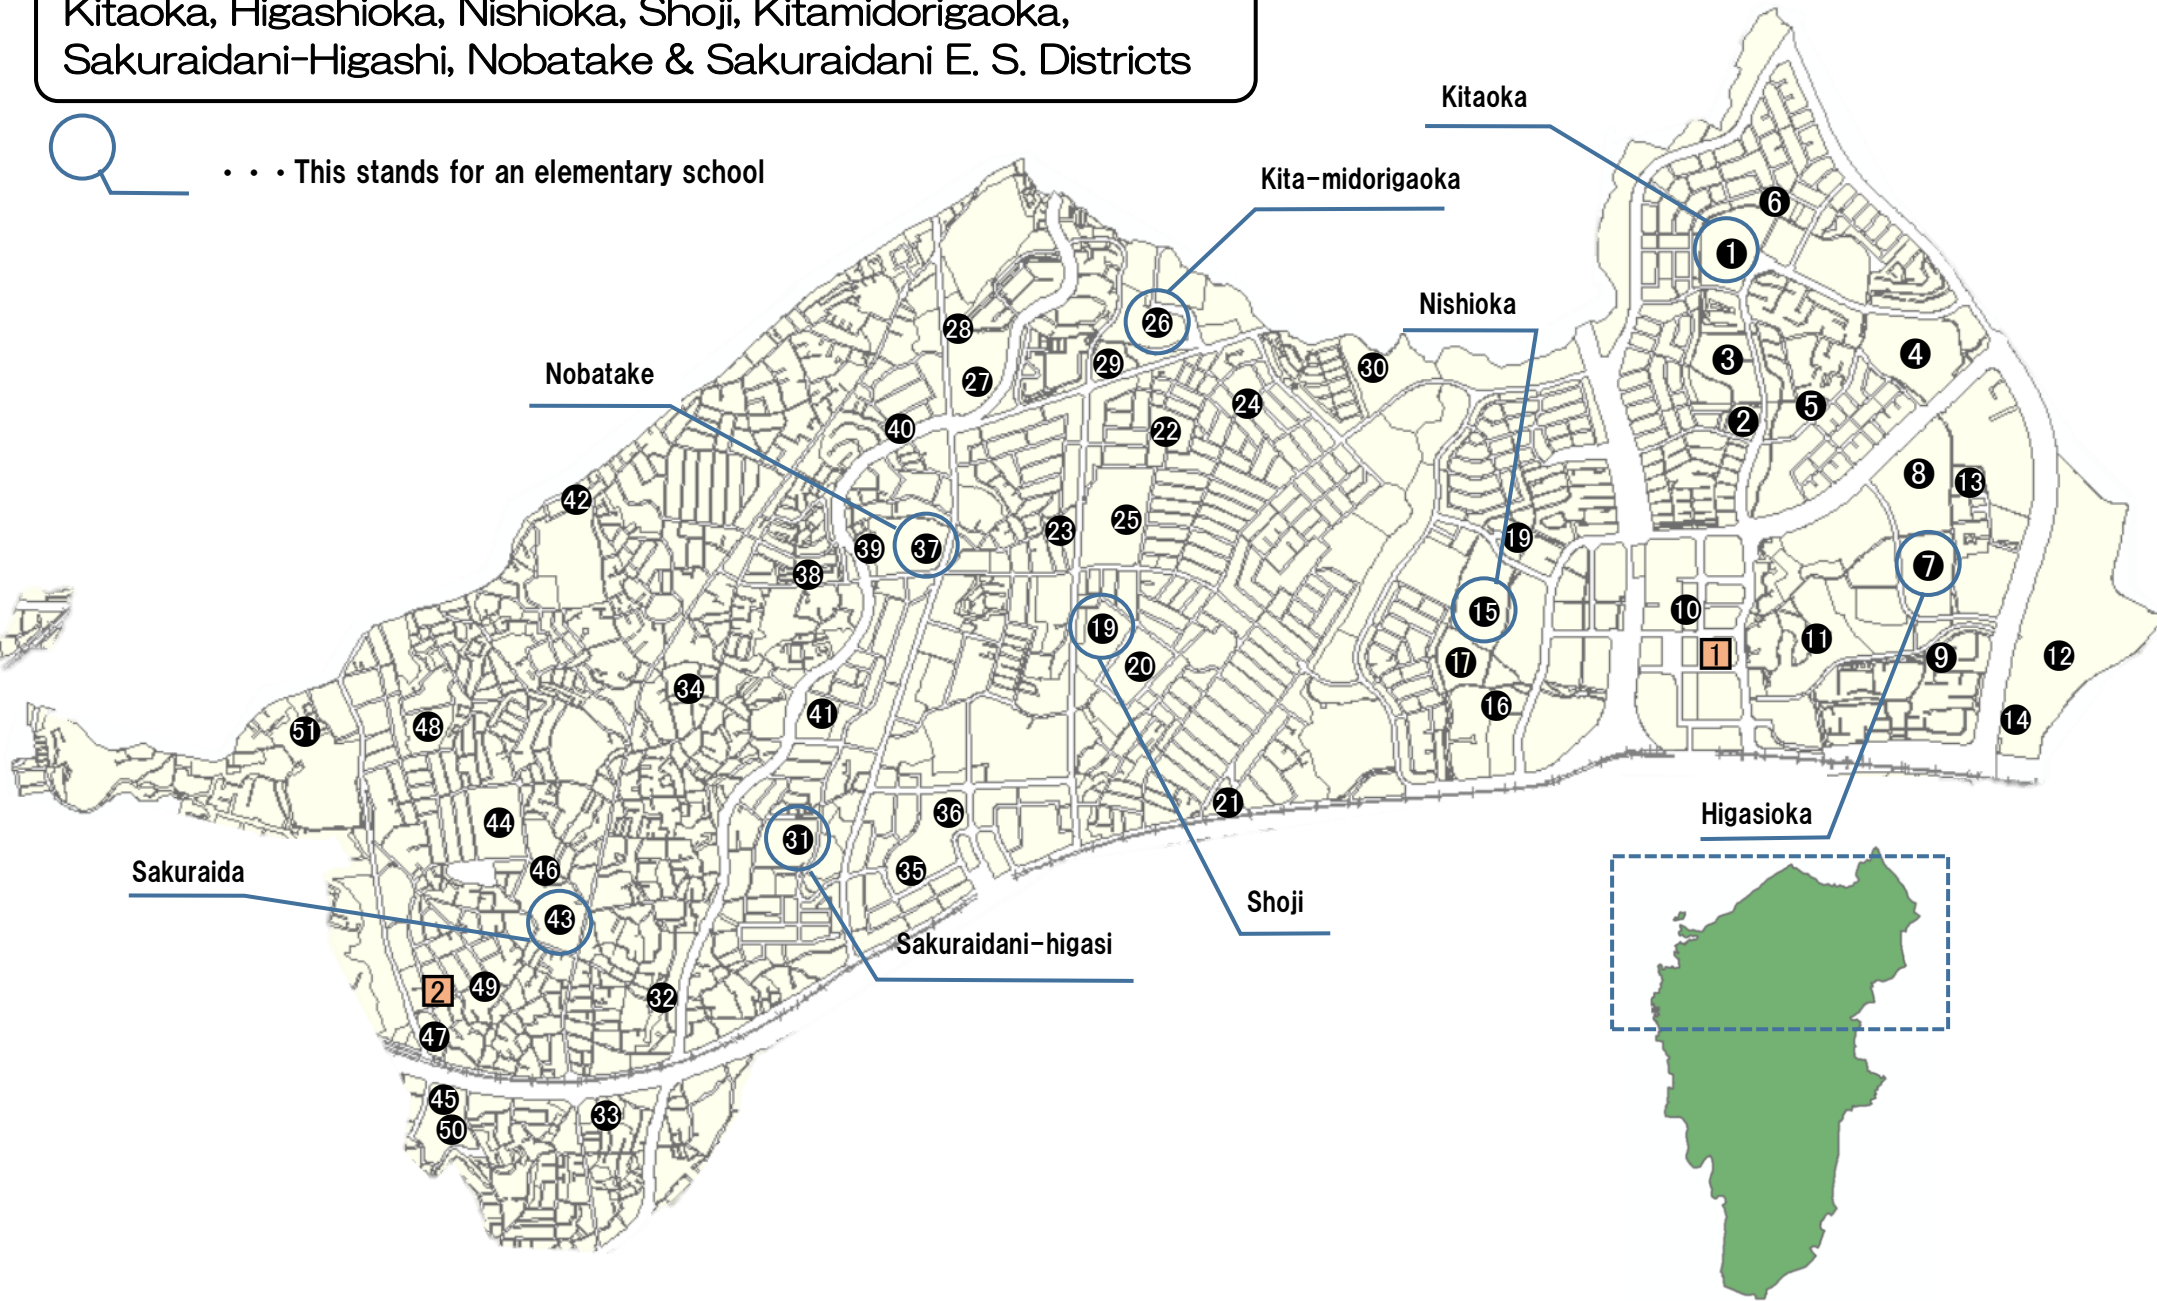

Kitaoka, Higashioka, Nishioka, Shoji, Kitamidorigaoka,
Sakuraidani-Higashi, Nobatake & Sakuraidani E. S. Districts

. . . This stands for an elementary school

□List of Evacuation Places

A...Flood B...Mudslide/Landslide C...Storm Surge D...Earthquake E...Tsunami F...Fire

Near Kitaoka Elementary School

No.	Name of Facility	Address	A	B	C	D	E	F
1	● Kitaoka Elementary School	Shinsenri-kitamachi 2-19-1	○	-	○	○	-	-
2	● Kitaoka Seiaien	Shinsenri-kitamachi 1-18-1	-	-	-	-	-	-
3	Senri-Kitamachi Park	Shinsenri-kitamachi 1-23	-	-	-	○	-	○
4	Kashinoki Park	Shinsenri-kitamachi 3-19	-	-	-	○	-	○
5	Hirado Park	Shinsenri-kitamachi 3-4	-	-	-	○	-	-
6	Tsutsuji Park	Shinsenri-kitamachi 2-18	-	-	-	○	-	-

Near Higashioka Elementary School

No.	Name of Facility	Address	A	B	C	D	E	F
7	● Higashioka Elementary School	Shinsenri-higashimachi 3-1-1	○	-	○	○	-	-
8	● Dai-hachi Junior High School	Shinsenri-higashimachi 3-2-1	○	-	○	○	-	○
9	● Higashioka Kodomo-en	Shinsenri-higashimachi 2-6-1	○	-	○	-	-	-
10	● Senri Culture Center	Shinsenri-higashimachi 1-2-2	○	-	○	-	-	-
11	Senri-Higashimachi Park	Shinsenri-higashimachi 2-3	-	-	-	○	-	○
12	Senri-Chuo Park	Shinsenri-higashimachi 3-8	-	-	-	○	-	○
13	Mokusei Park	Shinsenri-higashimachi 3-4	-	-	-	○	-	-
14	● Senri Gymnasium	Shinsenri-higashimachi 3-8-1	○	-	○	-	-	-

Near Nishioka Elementary School

No.	Name of Facility	Address	A	B	C	D	E	F
15	● Nishioka Elementary School	Shinsenri-nishimachi 2-23-1	○	-	○	○	-	-
16	● Nishioka Kodomo-en	Shinsenri-nishimachi 2-2-1	○	-	○	-	-	-
17	Senri-Nishimachi Park	Shinsenri-nishimachi 2-23	-	-	-	○	-	○
18	Karatachi Park	Shinsenri-nishimachi3-3	-	-	-	○	-	-

Near Shoji Elementary School

No.	Name of Facility	Address	A	B	C	D	E	F
19	● Shoji Elementary School	Nishi-midorigaoka 2-10-1	○	-	○	○	-	-
20	● Dai-juichi Junior High School	Nishi-midorigaoka 2-11-1	○	-	○	○	-	○
21	Midorigaoka Park	midorigaoka 2-21	-	-	-	○	-	-
22	Kiyotaniike Park	midorigaoka 4 y y -33	-	-	-	○	-	-
23	Nishi-Midorigaoka Shinike Park	Nishi-midorigaoka 3-6	-	-	-	○	-	-
24	Midorigaoka-Kita Park	midorigaoka 5-1	-	-	-	○	-	-
25	Aeon Town Toyonaka Midorigaoka	Midorigaoka 4-1	-	-	-	○	-	-

Near Kita-midorigaoka Elementary School

No.	Name of Facility	Address	A	B	C	D	E	F
26	● Kita-Midorigaoka Elementary School	Kita-midorigaoka 2-4-1	○	-	○	○	-	-
27	● Dai-juyon Junior High School	Kita-midorigaoka 1-1-1	○	○	○	○	-	-
28	● Nobatake Kodomo-en	Kita-midorigaoka 1-3-1	○	-	○	-	-	-
29	● Kita-Midorigaoka Kodomo-en	Kita-midorigaoka 2-2-1	○	-	○	-	-	-
30	● Teshima High School	Kita-midorigaoka 3-2-1	-	-	-	○	-	○

Near Sakuraidani-higashi Elementary School

No.	Name of Facility	Address	A	B	C	D	E	F
31	● Sakuraidani-Higashi Elementary School	Sakuranocho 7-5-1	○	-	○	○	-	-
32	Uchida Park	Sakuranocho 4-9	-	-	-	○	-	-
33	Sakuranocho Park	Sakuranocho 2-5	-	-	-	○	-	-
34	Nobatake Park	Kasugacho 2-5	-	-	-	○	-	-
35	Hataikaike Park	Shoji 1-5	-	-	-	○	-	○
36	Shoji 1-chome Park							-

Near Nobatake Elementary School

No.	Name of Facility	Address	A	B	C	D	E	F
37	● Nobatake Elementary School	Mukaigaoka 3-1-1	○	-	○	○	-	-
38	● Nobatake Library	Kasugacho 4-11-1	○	-	○	-	-	-
39	● Nobatake Nursery School	Mukaigaoka 3-2-1	-	-	-	-	-	-
40	Kasuga-Kita Park	Kasugacho 5-12	-	-	-	○	-	-
41	Nobatake-Minami Park	Mukaigaoka 2-1	-	-	-	○	-	○

Near Sakuraidani Elementary School