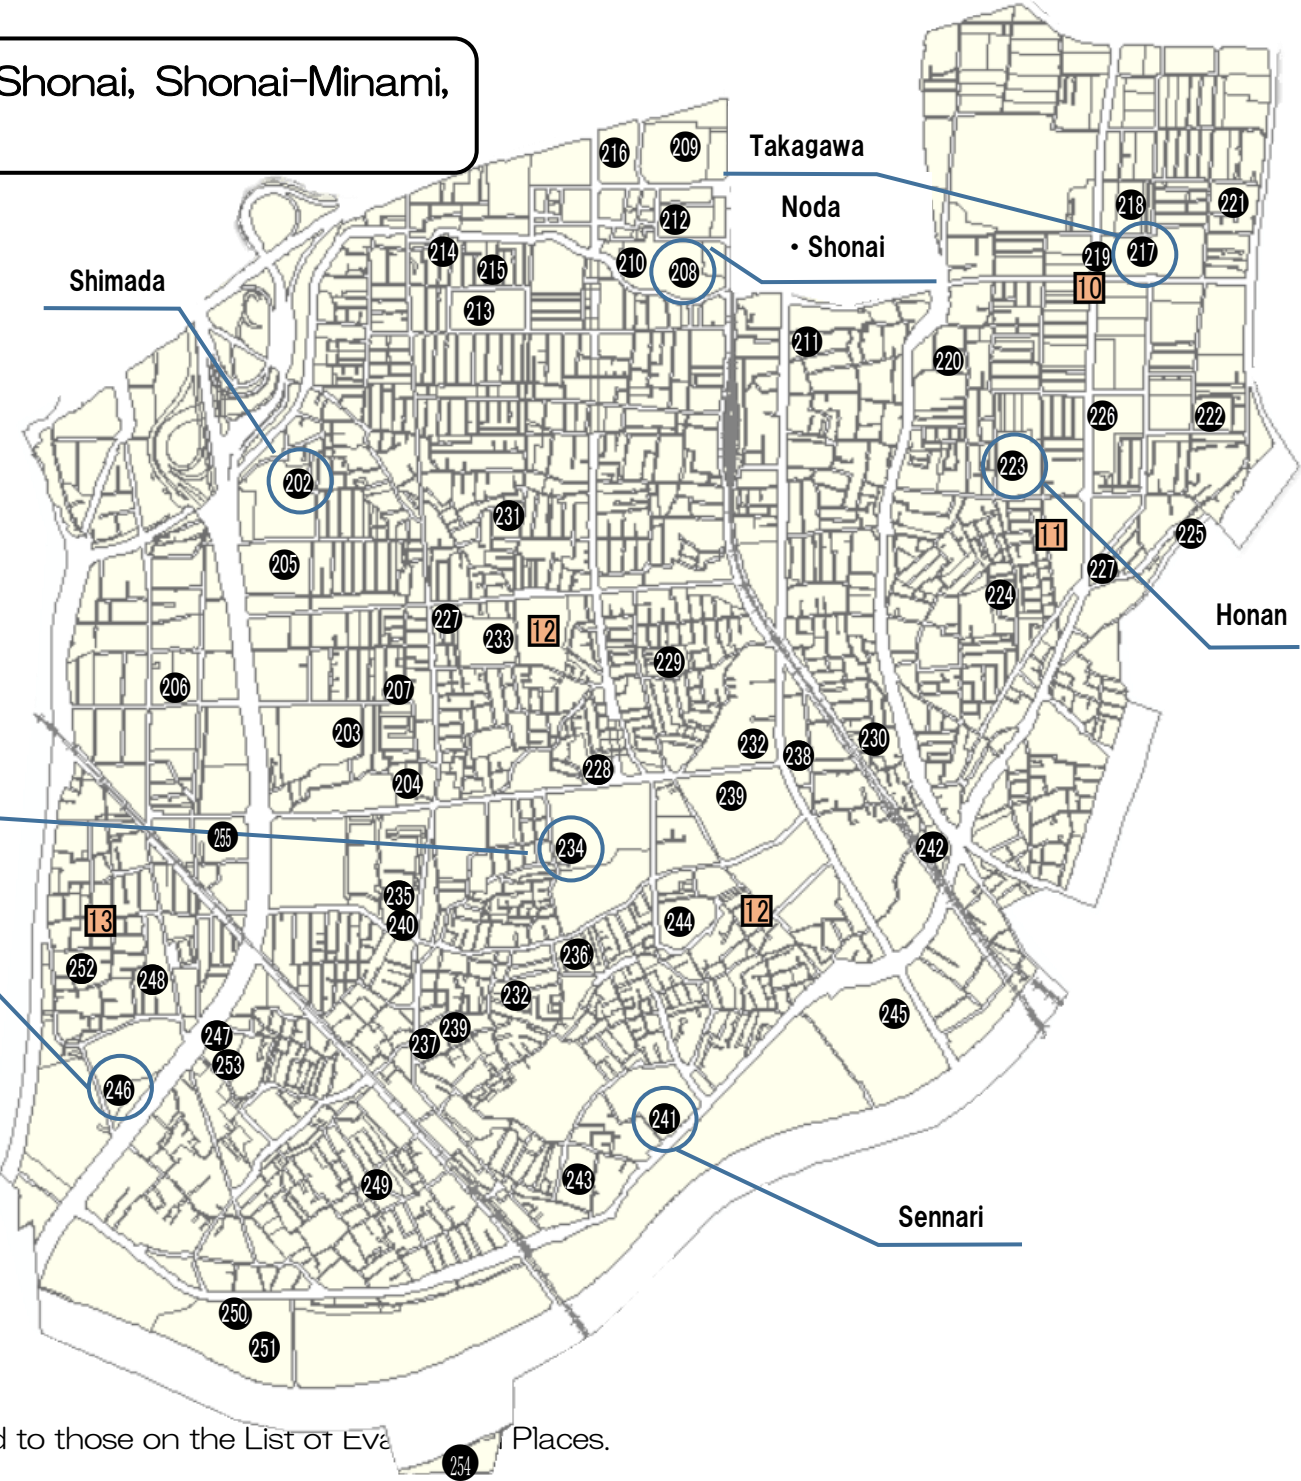

Shonai-Minami
Shonai-Nishi