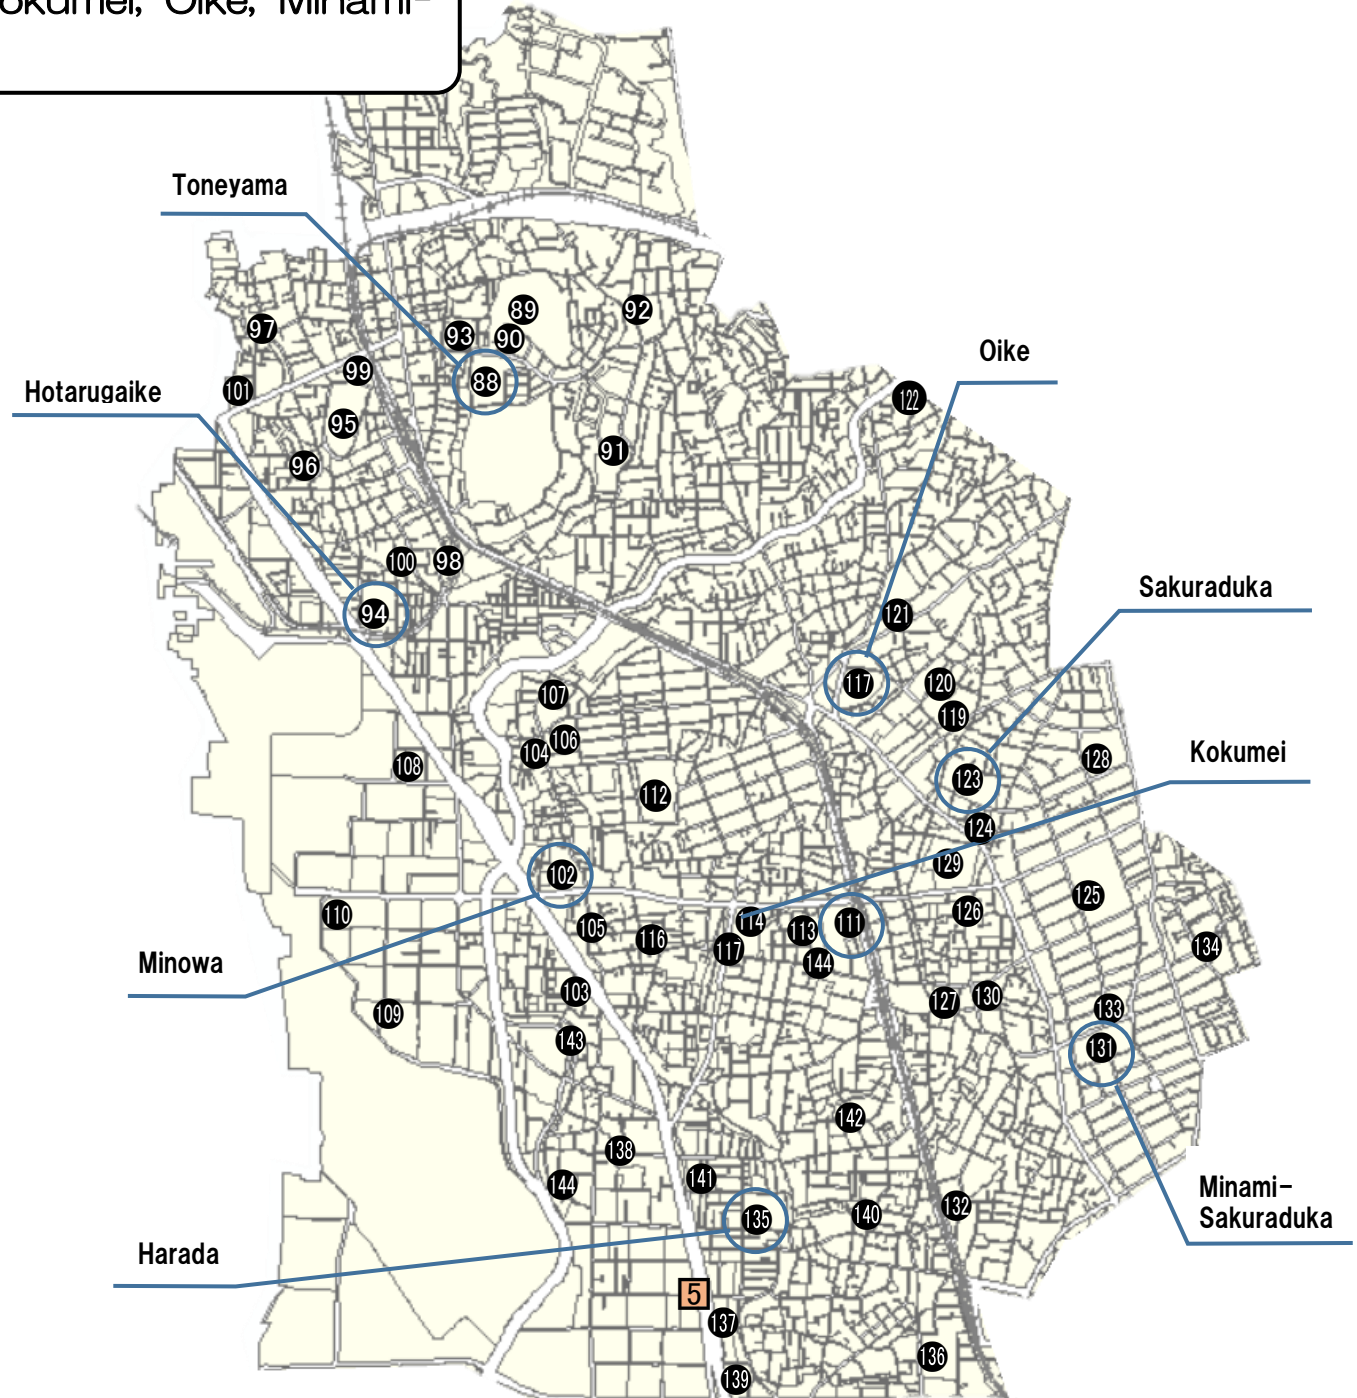

• • • This stands for an elementary school.

□List of Evacuation Places

A...Flood B...Mudslide/Landslide C...Storm Surge D...Earthquake E...Tsunami F...Fire

Near Toneyama Elementary School

No.	Name of Facility	Address	A	B	C	D	E	F
88	● Toneyama Elementary School	Toneyama 5-2-1	○	—	○	○	—	—
89	● Toneyama High School	Toneyama 6-9-1	—	—	—	○	—	—
90	● Toneyama Kodomo-en	Toneyama 6-1-15	○	—	○	—	—	—
91	● Atorio Toneyama Kodomo-en	Toneyama 4-1-1	—	—	—	—	—	—
92	Toneyama Park	Toneyama-motomachi 7	—	—	—	○	—	—
93	Yamagaike Park	Toneyama 6-9	—	—	—	○	—	—

Near Hotarugaik Elementary School

No.	Name of Facility	Address	A	B	C	D	E	F
94	● Hotarugaik Elementary School	Hotarugaik-nakamachi 1-15-1	○	—	○	○	—	—
95	● Dai-juhachi Junior High School	Hotarugaik-nakamachi 4-7-1	○	—	○	○	—	—
96	● Hotarugaik Kodomo-en	Hotarugaik-nishimachi 1-18-5	○	—	○	—	—	—
97	● Human Rights and Peace Center Hotarugaik	Hotarugaik-kitamachi 2-3-1	○	—	○	—	—	—
98	● Hotarugaik Center	Hotarugaik-nakamachi 1-1-1	○	○	○	—	—	—
99	Hotarugaik Park	Hotarugaik-nakamachi 4-2	—	—	—	○	—	—
100	Asada Park	Hotarugaik-nakamachi 1-10	—	—	—	○	—	—
101	Hotarugaik-Kita Athletic Park for Youths	Hotarugaik-kitamachi 3-3	—	—	—	○	—	—

Near Minowa Elementary School

No.	Name of Facility	Address	A	B	C	D	E	F
102	● Minowa Elementary School	Minowa 1-1-1	○	—	○	○	—	—
103	● Hashirii Center	Hashirii 1-21-9	○	—	○	—	—	—
104	● Minowa Center	Minowa 1-20-1	○	—	○	—	—	—
105	Yamanoue Park	Yamanouecho 7	—	—	—	○	—	—
106	Tamaicho-Nishi Park	Tamaicho 3-9	—	—	—	○	—	—
107	Kubo Park	Tamaicho 3-11	—	—	—	○	—	—
108	Minowa 3-chome Park	Minowa 3-7	—	—	—	○	—	—
109	Hashirii 2-chome Airport Hiroba Park	Hashirii 2-15	—	—	—	○	—	—
110	KICONA Toyonaka Minami	Hashirii 2-11-7	○	—	○	—	—	—

Near Kokumei Elementary School

No.	Name of Facility	Address	A	B	C	D	E	F
111	● Kokumei Elementary School	Okamachi-kita 3-4-1	○	—	○	○	—	—
112	● Dai-go Junior High School	Tachibanacho 1-10-1	○	—	○	○	—	—
113	● Komorebinomori	Okamachi-kita 3-5-18	—	—	—	—	—	—
114	● Okamachi Library	Okamachi-kita 3-4-2	○	—	○	—	—	—
115	● Tomodachi Kodomo-en	Okamachi-kita 3-13-7	○	—	○	—	—	—
116	● Yamanoue Center	Hozancho 7-5	○	—	○	—	—	—

117	Todoroki Park	Okamachi-kita 3-13	—	—	—	○	—	○

Near Oike Elementary School

No.	Name of Facility	Address	A	B	C	D	E	F
118	● Oike Elementary School	Honmachi 1-7-12	○	—	○	○	—	—
119	● Honmachi Kodomo-en	Honmachi 5-8-52	○	—	○	—	—	—
120	Kannonike Park	Honmachi 5-7	—	—	—	○	—	—
121	Inariyama Park	Honmachi 7-2	—	—	—	○	—	—
122	Honmachi-Kita Park	Honmachi 9-10	—	—	—	○	—	—

Near Sakurazuka Elementary School

No.	Name of Facility	Address	A	B	C	D	E	F
123	● Sakurazuka Elementary School	Kita-sakurazuka 2-6-1	○	—	○	○	—	—
124	● Sakurazuka Elementary School	Kita-sakurazuka 2-2-1	○	—	○	—	—	—
125	● Sakurazuka High School	Naka-sakurazuka 4-1-1	—	—	—	○	—	—
126	● Sakurazuka Nursery School	Naka-sakurazuka 2-9-24	—	—	—	—	—	—
127	Community Symbiosis Center	Naka-sakurazuka 2-28-7	○	—	○	—	—	—
128	Oso Park	Kita-sakurazuka 4-6	—	—	—	○	—	○
129	Daimon Park	Kita-sakurazuka 1-3	—	—	—	○	—	○

Near Minami-sakurazuka Elementary School

No.	Name of Facility	Address	A	B	C	D	E	F
130	Sakurazuka Park	Naka-sakurazuka 2-25	—	—	—	○	—	—
131	● Minami-Sakurazuka Elementary School	Minami-sakurazuka 2-2-1	○	—	○	○	—	—
132	Haginotera Park	Minami-sakurazuka 1-12, 1-24	—	—	—	○	—	—
133	Otsuka Park	Naka-sakurazuka 4-15	—	—	—	○	—	—
134	Shimohara Park	Naka-sakurazuka 5-20	—	—	—	○	—	—

Near Harada Elementary School