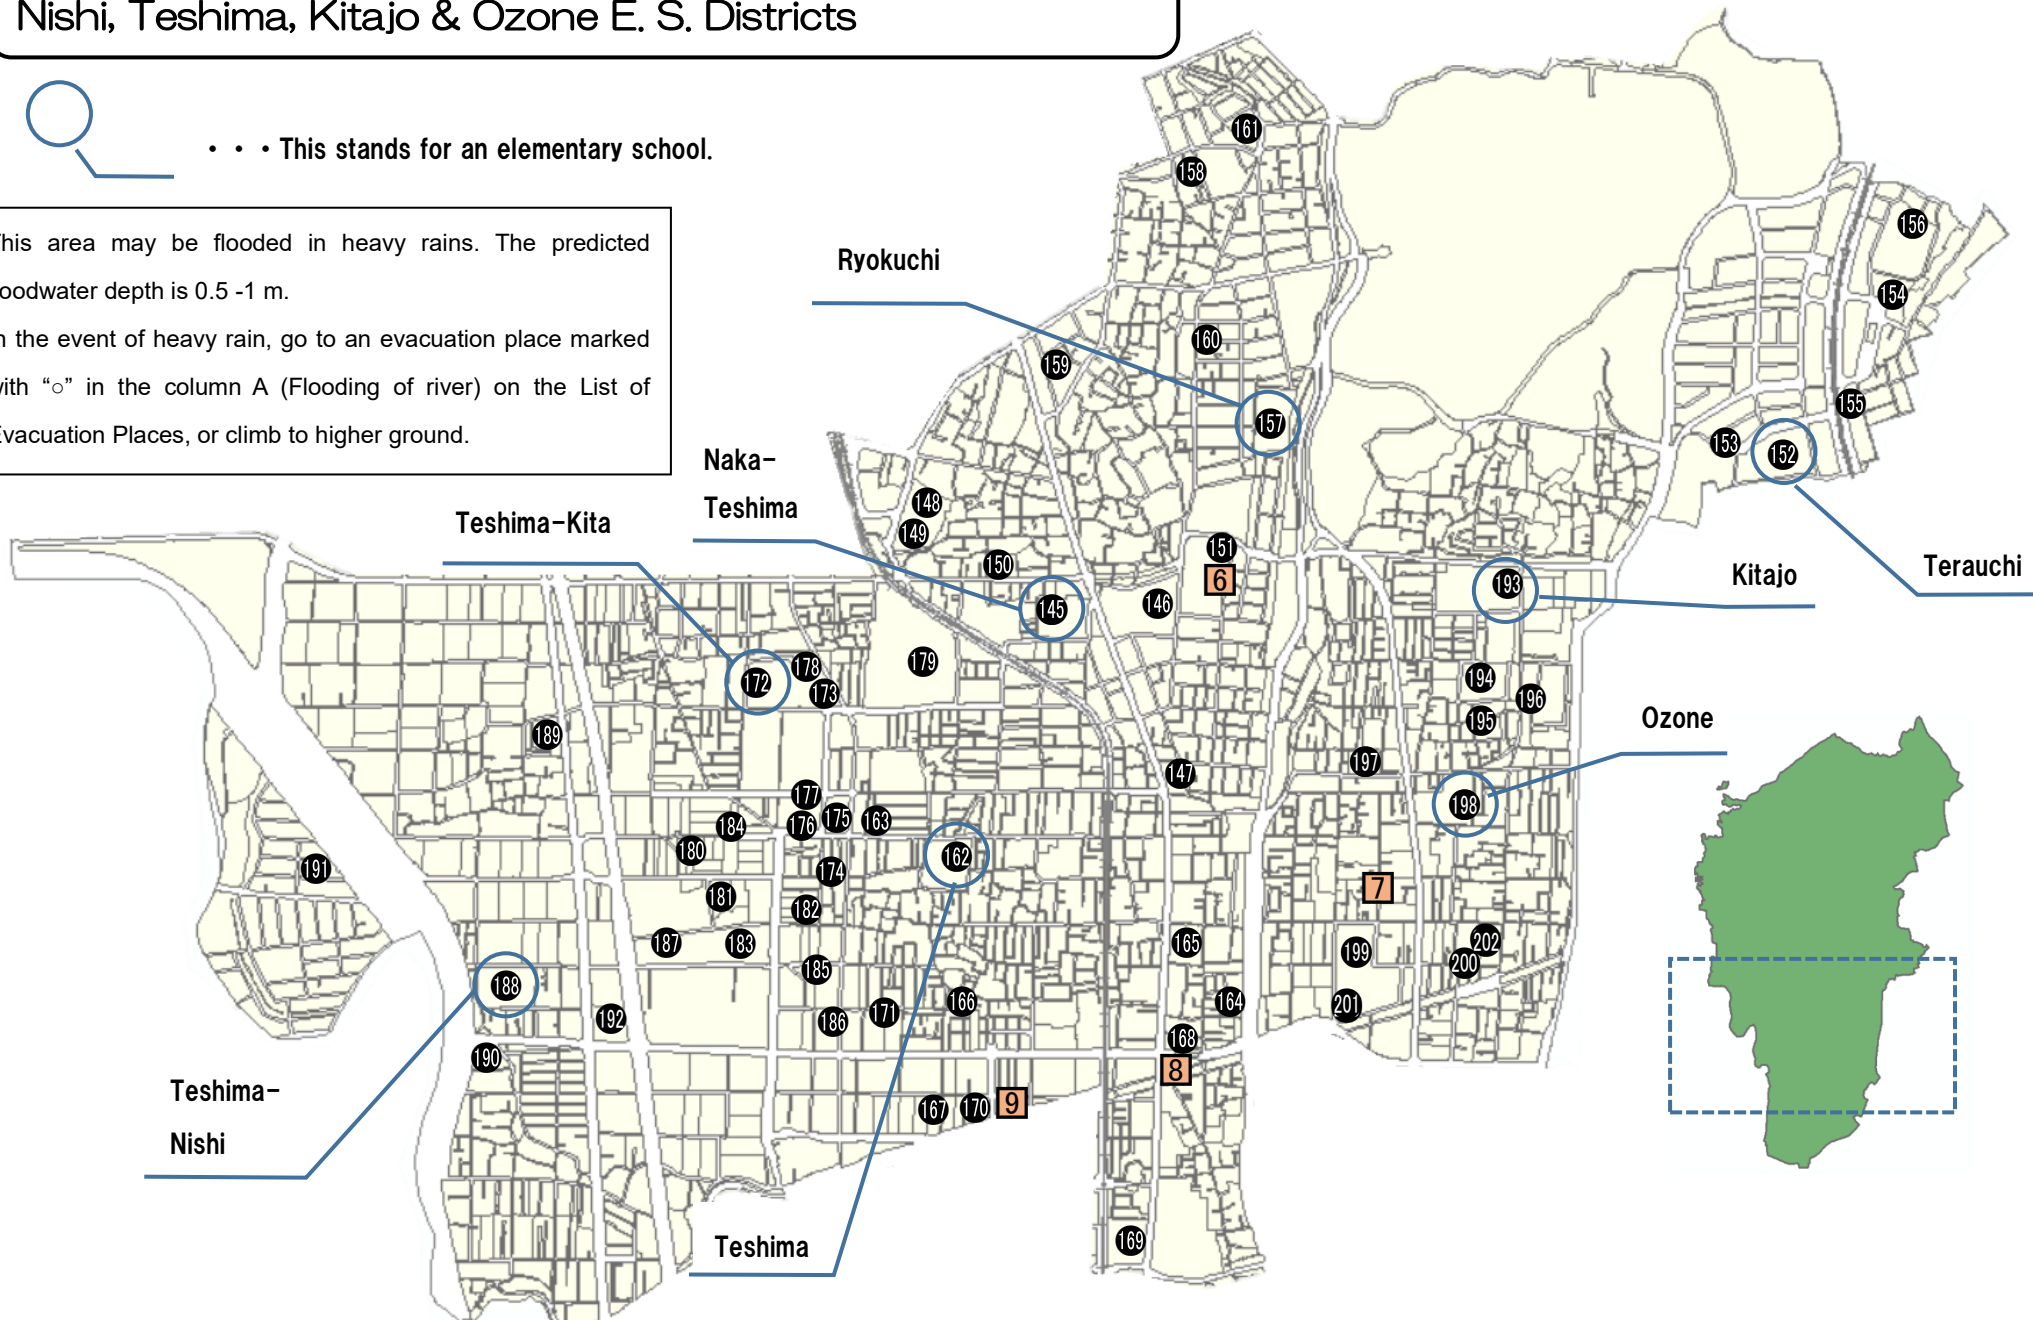

Naka-Teshima, Terauchi, Ryokuchi, Teshima-Kita, Teshima-Nishi, Teshima, Kitajo & Ozone E. S. Districts

• • • This stands for an elementary school.

This area may be flooded in heavy rains. The predicted floodwater depth is 0.5 -1 m.

In the event of heavy rain, go to an evacuation place marked with “o” in the column A (Flooding of river) on the List of Evacuation Places, or climb to higher ground.