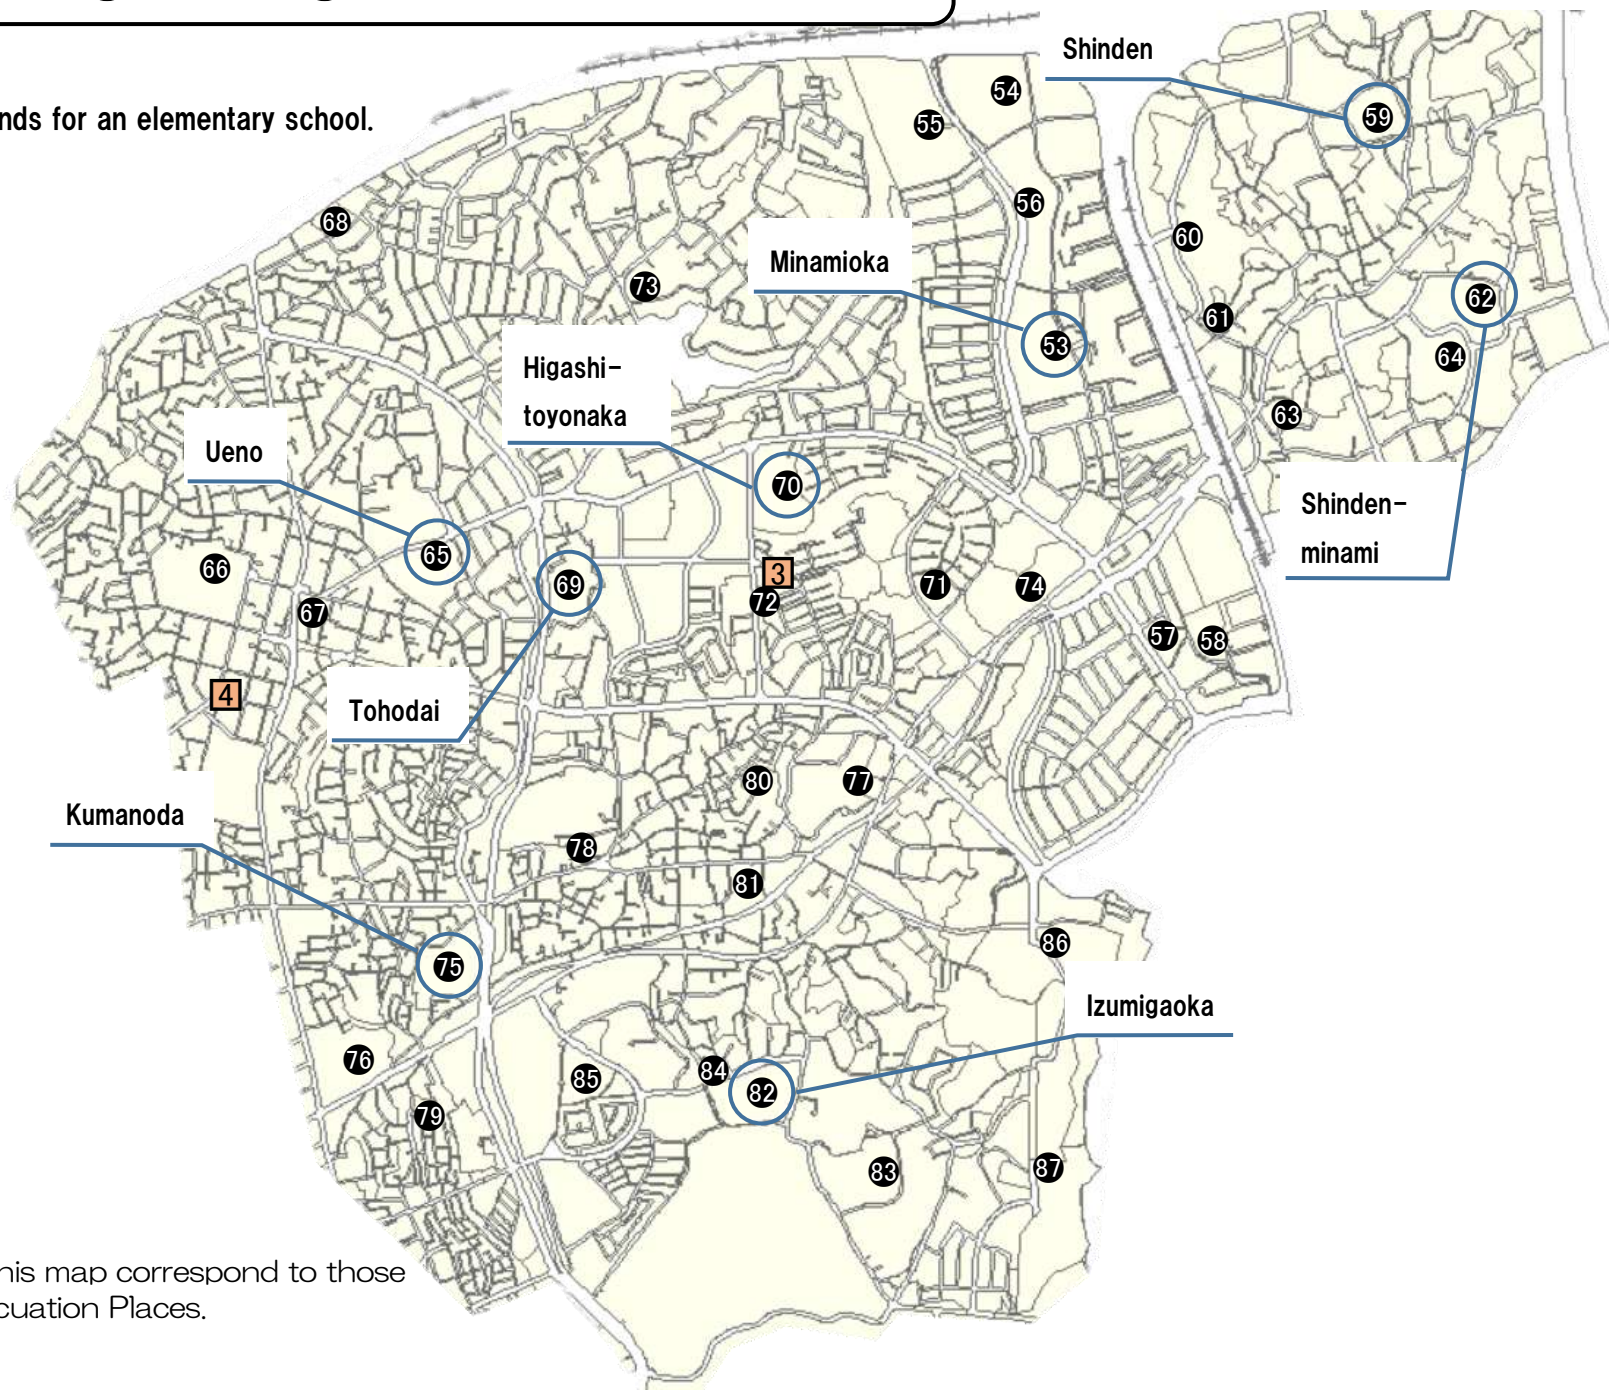

Minamioka, Shinden, Shinden-Minami, Ueno, Tohodai, Higashitoyonaka, Kumanoda, Izumigaoka & Higashi-Izumigaoka E. S. Districts

⊙ . . . This mark stands for an elementary school.

□List of Evacuation Places

A...Flood B...Mudslide/Landslide C...Storm Surge D...Earthquake E...Tsunami F...Fire

Near Minamioka Elementary School

No.	Name of Facility	Address	A	B	C	D	E	F
53	● Minamioka Elementary School	Shinsenri-minamimachi2-13-1	○	—	○	○	—	○
54	● Dai-kyu Junior High School	Shinsenri-minamimachi 1-4-1	○	○	○	○	—	—
55	● Senri Seiun High School	Shinsenri-minamimachi 1-5-1	—	—	—	○	—	○
56	Senri-Minamimachi Park	Shinsenri-minamimachi 1-3	—	—	—	○	—	○
57	● Shirohato Children Center Minamioka	Shinsenri-minamimachi 3-9-4	—	—	—	—	—	—
58	Tsubaki Park	Shinsenri-minamimachi 3-5	—	—	—	○	—	—

Near Shinden Elementary School

No.	Name of Facility	Address	A	B	C	D	E	F
59	● Shinden Elementary School	Kamishinden 2-19-1	○	○	○	○	—	—
60	Kamishinden 1-chome Park	Kamishinden 1-24	—	—	—	○	—	—
61	Otabiike Park							

Near Shinden-minami Elementary School

No.	Name of Facility	Address	A	B	C	D	E	F
62	● Shinden-Minami Elementary School	Kamishinden 4-9-1	○	—	○	○	—	—
63	● Shinden Kodomo-en	Kamishinden 3-7-1	○	—	○	—	—	—
64	Shinden-Minami Park	Kamishinden 4-30	—	—	—	○	—	—

Near Ueno Elementary School

No.	Name of Facility	Address	A	B	C	D	E	F
65	● Ueno Elementary School	Ueno-higashi2-8-8	○	—	○	○	—	—
66	● Toyonaka High School	Ueno-higashi2-5-12	—	—	—	○	—	○
67	Hotta Park	Ueno-higashi2-2	—	—	—	○	—	—
68	Uenosaka Park	Uenosaka2-19	—	—	—	○	—	—

Near Tohodai Elementary School

No.	Name of Facility	Address	A	B	C	D	E	F
69	● Tohodai Elementary School	Higashitoyonakacho 6-2-1	○	—	○	○	—	—

Near Higashi-toyonaka Elementary School

No.	Name of Facility	Address	A	B	C	D	E	F
70	● Higashitoyonaka Elementary School	Higashitoyonakacho 5-1-1	○	—	○	○	—	—
71	● Yutaka Kodomo-en	Higashitoyonakacho 5-2-1	○	—	○	—	—	—
71	● Higashitoyonaka Library							
72	● Higashitoyonaka Kodomo-en	Higashitoyonakacho 5-3-1	○	—	○	—	—	—
73	● Toho Kaikan Community Center	Higashitoyonakacho 3-11-1	—	—	—	—	—	—
74	Ninokirike Park	Higashitoyonakacho 5-37	—	—	—	○	—	○

Near Kumanoda Elementary School

No.	Name of Facility	Address	A	B	C	D	E	F
75	● Kumanoda Elementary School	Akasaka 1-5-1	○	—	○	○	—	—
76	● Dai-san Junior High School	Kurigaokacho 1-1	○	○	○	○	—	○
77	● Dai-jugo Junior High School	Kumanocho 3-8-1	○	—	○	○	—	—
78	Kumano-Kita Park	Kumanocho 4-3	—	—	—	○	—	—
79	Yuhigaoka Park	Yuhigaoka1-12	—	—	—	○	—	—
80	Yasaka Park	Kumanocho3-10	—	—	—	○	—	—
81	Kumano-Higashi Park	Kumanocho2-5	—	—	—	○	—	—

Near Izumigaoka Elementary School

No.	Name of Facility	Address	A	B	C	D	E	F
82	● Izumigaoka Elementary School	Nishi-izumigaoka 1-10-1	○	○	○	○	—	—
83	● Dai-junana Junior High School	Nishi-izumigaoka 2-2432-2	○	—	○	○	—	—
84	● Asahigaoka Kodomo-en	Nishi-izumigaoka 1-9-1	○	—	○	—	—	—
85	Kumanoda Park	Asahigaoka 2	—	—	—	○	—	○

Near Higashi-izumigaoka Elementary School

No.	Name of Facility	Address	A	B	C	D	E	F
86	● Higashi-izumigaoka Elementary School	Higashi-izumigaoka3-2-1	○	—	○	○	—	—
87	Higashi-izumigaoka 4-chome Park 2	Higashi-izumigaoka4-20-5	—	—	—	○	—	—